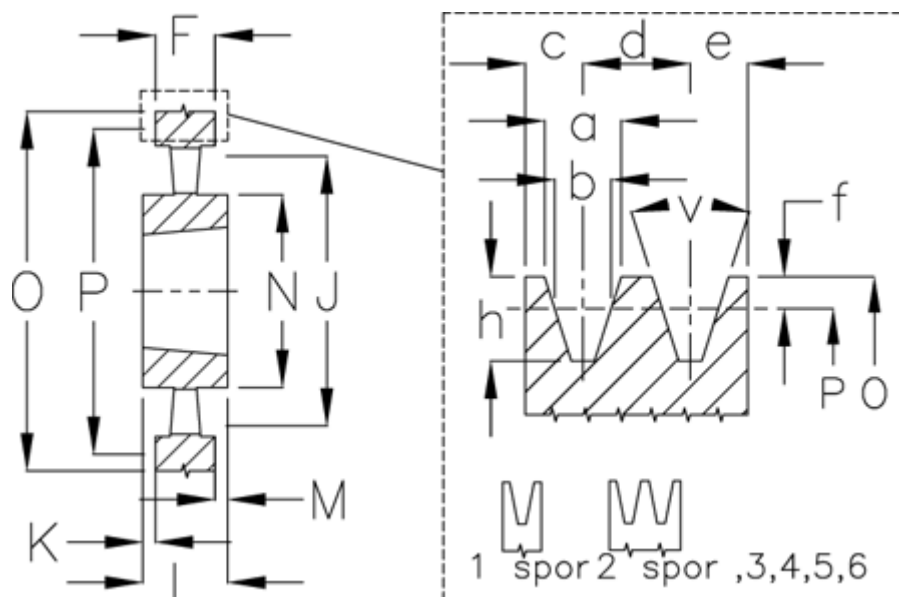

Article number: 604111040003

Description: V-belt pulley SPB 400/3 TL3535

Measures

a	= 16.3	For bush	= 3535	O	= 407.0
b	= 14.0	h	= 17.5	P	= 400
Bush ζ max	= 90	J	= 357	Type	= SPB
c	= 12.5	K	= 13	v	= 38 grader
d	= 19.0	L	= 89		
e	= 12.5	m	= 13.0		
f	= 3.5	N	= 175		
F	= 63	Number of ribs	= 3		